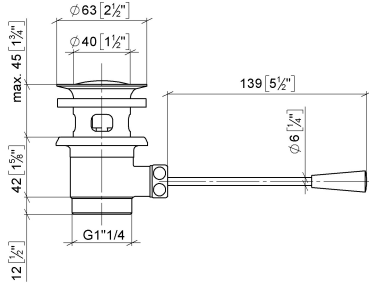

10 300 970

- length of knee lever 185 mm
- Only suitable for basins with an overflow.

Fits: IMO, LULU, MADISON, MEM, TARA,  
CL.1, LISSÉ, VAIA, META, CYO

	Platinum	10 300 970-08
	Chrome	10 300 970-00
	Brushed Platinum	10 300 970-06
	Durabress (23kt Gold)	10 300 970-09
	Dark Chrome	10 300 970-19
	Light Gold	10 300 970-26
	Brushed Light Gold	10 300 970-27
	Brushed Durabress (23kt Gold)	10 300 970-28
	Matte Black	10 300 970-33
	Brushed Bronze	10 300 970-42
	Brushed Champagne (22kt Gold)	10 300 970-46
	Champagne (22kt Gold)	10 300 970-47
	Brushed Chrome	10 300 970-93
	Brushed Dark Platinum	10 300 970-99

10 300 970

mm [inches]  
1:2

10 300 970

**Product version from 10/1/2023**

Parts for other  
finishes can be found  
here: [Chrome](#)

## Basin Waste 1 1/4" - Platinum

IMO

10 300 970

#### Product version from 10/1/2023

No.	Item Number	Name	Quantity used	Delivery time
	90 11 01 026 00-08	cup	10	40