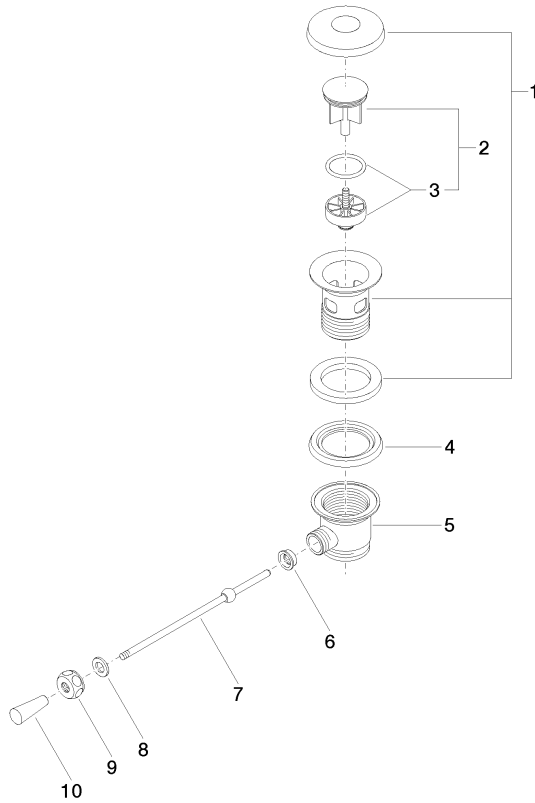

10 300 970

- length of knee lever 185 mm
- Only suitable for basins with an overflow.

Fits: IMO, LULU, MADISON, MEM, TARA,  
CL.1, LISSÉ, VAIA, META, CYO

	Platinum	10 300 970-08
	Chrome	10 300 970-00
	Brushed Platinum	10 300 970-06
	Durabress (23kt Gold)	10 300 970-09
	Dark Chrome	10 300 970-19
	Light Gold	10 300 970-26
	Brushed Light Gold	10 300 970-27
	Brushed Durabress (23kt Gold)	10 300 970-28
	Matte Black	10 300 970-33
	Brushed Bronze	10 300 970-42
	Brushed Champagne (22kt Gold)	10 300 970-46
	Champagne (22kt Gold)	10 300 970-47
	Brushed Chrome	10 300 970-93
	Brushed Dark Platinum	10 300 970-99

10 300 970

mm [inches]  
1:2

10 300 970

**Product version from 10/1/2023**

Parts for other  
finishes can be found  
here: [Chrome](#)

## Basin Waste 1 1/4" - Platinum

IMO

10 300 970

### Spare parts list