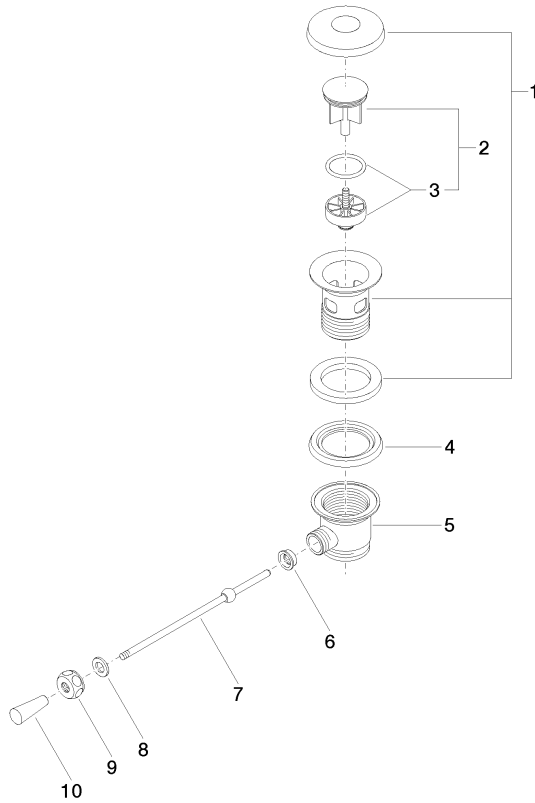

**Basin Waste 1 1/4" - Brushed Dark Platinum**

IMO

10 300 970

- length of knee lever 185 mm
- Only suitable for basins with an overflow.

Fits: IMO, LULU, MADISON, MEM, TARA,  
CL.1, LISSÉ, VAIA, META, CYO

## Basin Waste 1 1/4" - Brushed Dark Platinum

IMO

10 300 970

### Spare parts list

#### Product version from 10/1/2023

No.	Item Number	Name	Quantity used	Delivery time
	90 11 01 026 00-99	cup	10	30