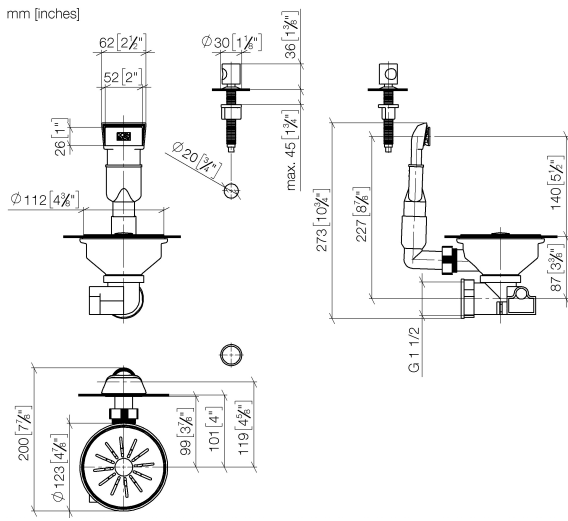

Pop-up waste and overflow with knob - Stainless Steel

10 405 003

- 3/2" strainer waste valve
- pull knob with Bowden cable
- concealed overflow
- strainer insert

Only suitable for combining with polished high-grade steel kitchen sinks.

Pop-up waste and overflow with knob - Stainless Steel

10 405 003

Pop-up waste and overflow with knob - Stainless Steel

10 405 003

Spare parts list

No.	Item Number	Name	Quantity used	Delivery time
1	90 11 01 201 06-85	cover	1	60
2	90 11 01 201 01 90	plug	1	60
3	90 11 01 201 07-85	connection	1	2
4	90 11 01 201 08-85	casing (completely)	1	2
5	90 11 01 201 02 90	pipng	1	60