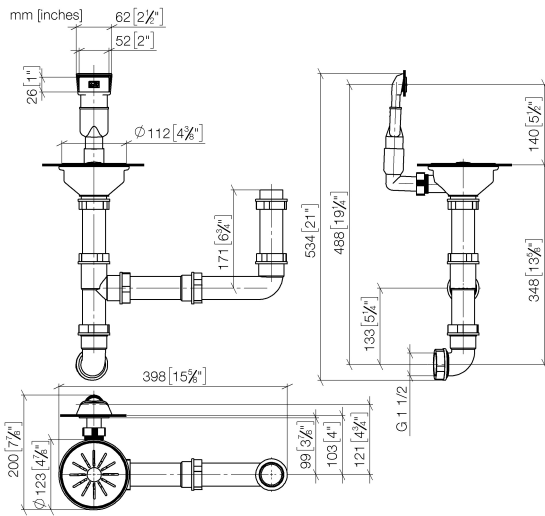

## Pop-up waste and overflow closable by hand - Stainless Steel

---

10 415 003

- 3½" drain valve closable by hand
- concealed overflow
- strainer insert
- suitable for sink 38 180 003

Only suitable for combining with polished high-grade steel kitchen sinks.

**Pop-up waste and overflow closable by hand - Stainless Steel**

10 415 003

**Pop-up waste and overflow closable by hand - Stainless Steel**

10 415 003

**Spare parts list**

No.	Item Number	Name	Quantity used	Delivery time
1	90 11 01 200 09-85	connection	1	60
2	90 11 01 200 07-85	plug	1	60
3	90 11 01 200 08-85	casing ( completely )	1	2
4	90 11 01 200 02 90	piping	1	60