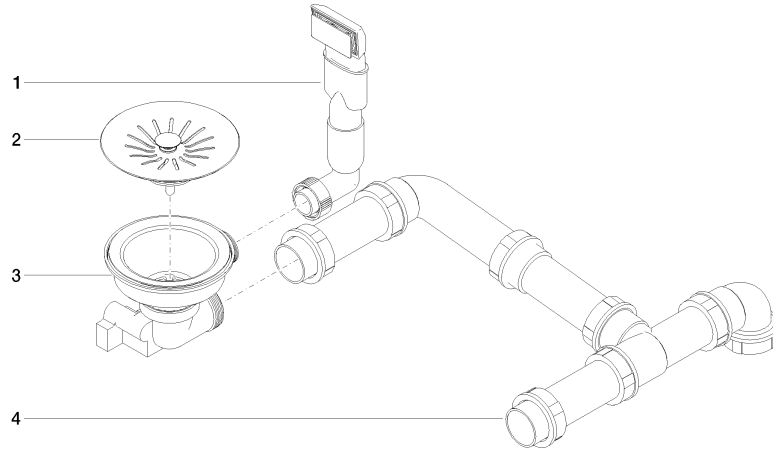

## Pop-up waste and overflow closable by hand - Stainless Steel

---

10 415 003

- 3½" drain valve closable by hand
- concealed overflow
- strainer insert
- suitable for sink 38 180 003

Only suitable for combining with polished high-grade steel kitchen sinks.

**Pop-up waste and overflow closable by hand - Stainless Steel**

10 415 003

**Pop-up waste and overflow closable by hand - Stainless Steel**

10 415 003

**Spare parts list**

No.	Item Number	Name	Quantity used	Delivery time
1	90 11 01 200 09-85	connection	1	60
2	90 11 01 200 07-85	plug	1	60
3	90 11 01 200 08-85	casing ( completely )	1	2
4	90 11 01 200 02 90	piping	1	60