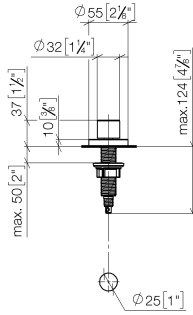

Strainer waste with control handle - Platinum

ELIO

10 710 970

- control for single basin
- including adapter for Bowden cable

Fits ELIO, ENO, MEM, META SQUARE, SYNC, TARA and TARA ULTRA

Fits: ELIO, MEM, TARA, TARA ULTRA, META SQUARE

10 710 970

mm [inches]

10 710 970

Parts for other finishes can be found here: Chrome

Strainer waste with control handle - Platinum

ELIO

10 710 970

Spare parts list