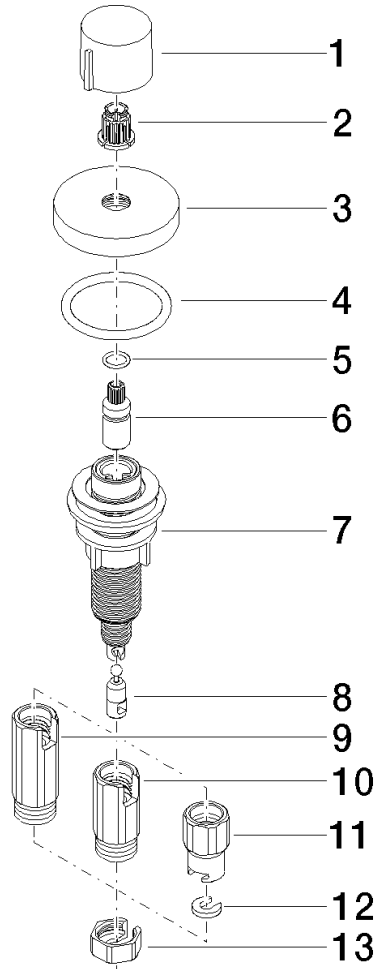

Strainer waste with control handle - Platinum

ELIO

10 710 970

- control for single basin
- including adapter for Bowden cable

Fits ELIO, ENO, MEM, META SQUARE, SYNC, TARA and TARA ULTRA

Fits: ELIO, MEM, TARA, TARA ULTRA, META SQUARE

	Platinum	10 710 970-08
	Chrome	10 710 970-00
	Brushed Platinum	10 710 970-06
	Durabress (23kt Gold)	10 710 970-09
	Dark Chrome	10 710 970-19
	Brushed Durabress (23kt Gold)	10 710 970-28
	Matte Black	10 710 970-33
	Brushed Champagne (22kt Gold)	10 710 970-46
	Champagne (22kt Gold)	10 710 970-47
	Brushed Chrome	10 710 970-93
	Brushed Dark Platinum	10 710 970-99

10 710 970

mm [inches]

10 710 970

Parts for other finishes can be found here: Chrome

Strainer waste with control handle - Platinum

ELIO

10 710 970

Spare parts list

No.	Item Number	Name	Quantity used	Delivery time
	09 20 97 030-08	handle	13	40