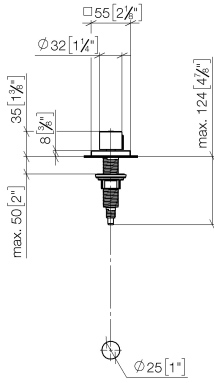

Strainer waste with control handle - Chrome

LOT

10 711 970

- control for single basin
- including adapter for Bowden cable

Fits LOT

	Chrome	10 711 970-00
	Brushed Platinum	10 711 970-06
	Platinum	10 711 970-08
	Durabress (23kt Gold)	10 711 970-09
	Dark Chrome	10 711 970-19
	Brushed Durabress (23kt Gold)	10 711 970-28
	Matte Black	10 711 970-33
	Brushed Champagne (22kt Gold)	10 711 970-46
	Champagne (22kt Gold)	10 711 970-47
	Brushed Chrome	10 711 970-93
	Brushed Dark Platinum	10 711 970-99

10 711 970

mm [inches]

10 711 970

Parts for other finishes can be found here: Brushed Platinum

Spare parts list

No.	Item Number	Name	Quantity used	Delivery time
1	09 20 97 030-00	handle	1	10
2	90 12 12 002 00 90	fixing cap	1	2
3	09 27 87 007-00	rosette	1	10
4	90 14 10 043 00 90	seal	1	2
5	09 14 10 042 90	seal	1	2
6	09 29 06 087-00	spindle	1	10
7	04 30 01 029 00 90	adaptor	1	2
8	09 24 03 175 90	adaptor	1	2
9	09 11 10 073-07	connection	1	30
10	09 11 10 074-07	connection	1	30
11	09 11 10 079-07	connection	1	30
12	09 30 11 087 90	disc	1	2
13	09 23 30 024-07	nut	1	30