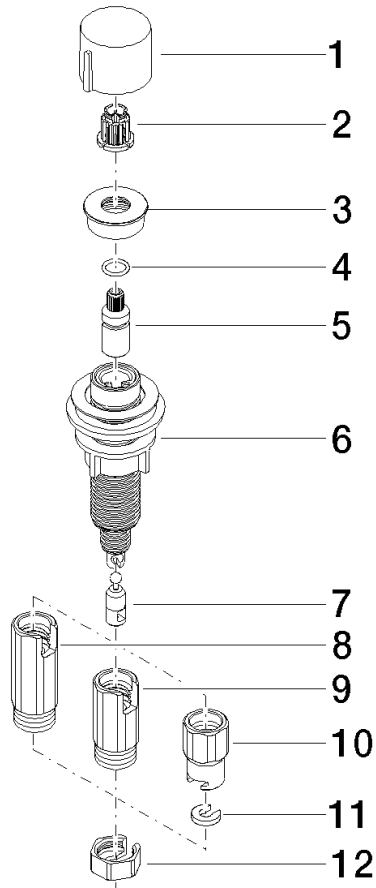

Strainer waste with control handle - Brushed Platinum

ELIO

10 712 970

- control for single basin
- including adapter for Bowden cable

Fits ELIO, ENO, MEM, META SQUARE, SYNC and TARA ULTRA

Fits: ELIO, MEM, ENO, SYNC, TARA ULTRA, META SQUARE

	Brushed Platinum	10 712 970-06
	Chrome	10 712 970-00
	Platinum	10 712 970-08
	Durabress (23kt Gold)	10 712 970-09
	Dark Chrome	10 712 970-19
	Brushed Durabress (23kt Gold)	10 712 970-28
	Matte Black	10 712 970-33
	Brushed Champagne (22kt Gold)	10 712 970-46
	Champagne (22kt Gold)	10 712 970-47
	Brushed Chrome	10 712 970-93
	Brushed Dark Platinum	10 712 970-99

10 712 970

mm [inches]

10 712 970

Parts for other finishes can be found here: [Chrome](#)

Strainer waste with control handle - Brushed Platinum

ELIO

10 712 970

Spare parts list

No.	Item Number	Name	Quantity used	Delivery time
	09 20 97 030-06	handle	12	10