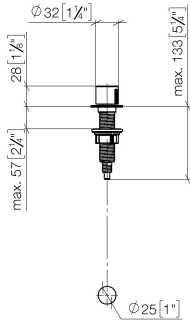

Strainer waste with control handle - Brushed Platinum

ELIO

10 712 970

- control for single basin
- including adapter for Bowden cable

Fits ELIO, ENO, MEM, META SQUARE, SYNC and TARA ULTRA

Fits: ELIO, MEM, ENO, SYNC, TARA ULTRA, META SQUARE

	Brushed Platinum	10 712 970-06
	Chrome	10 712 970-00
	Platinum	10 712 970-08
	Durabress (23kt Gold)	10 712 970-09
	Dark Chrome	10 712 970-19
	Brushed Durabress (23kt Gold)	10 712 970-28
	Matte Black	10 712 970-33
	Brushed Champagne (22kt Gold)	10 712 970-46
	Champagne (22kt Gold)	10 712 970-47
	Brushed Chrome	10 712 970-93
	Brushed Dark Platinum	10 712 970-99

10 712 970

mm [inches]

10 712 970

Parts for other finishes can be found here: [Chrome](#)

Strainer waste with control handle - Brushed Platinum

ELIO

10 712 970

Spare parts list

No.	Item Number	Name	Quantity used	Delivery time
	09 20 97 030-06	handle	12	10