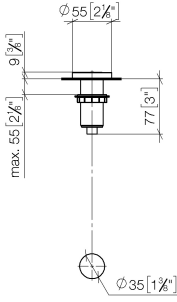

10 713 970

mm [inches]

10 713 970

Parts for other finishes can be found here: [Chrome](#)

AIR SWITCH Control button - Matte Black

ELIO

10 713 970

Spare parts list

No.	Item Number	Name	Quantity used	Delivery time
	09 28 10 141 90	sleeve	8	2