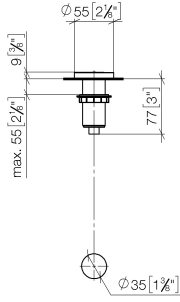

AIR SWITCH Control button - Brushed Chrome

10 713 970 Product version from 10/1/2024

mm [inches]

AIR SWITCH Control button - Brushed Chrome

10 713 970 Product version from 10/1/2024

Parts for other finishes can be found here: [Chrome](#)

Spare parts list

No.	Item Number	Name	Quantity used	Delivery time
1	09 28 10 141 90	sleeve	1	2
2	09 27 87 012-93	rosette	1	60
3	09 14 10 507 90	seal	1	2
4	09 21 33 045-93	insert	1	60
5	09 14 10 015 90	seal	1	2
6	09 24 01 030 90	ring	1	2
7	09 14 05 037 90	seal	1	2
8	04 30 01 186 00 90	sleeve	1	2