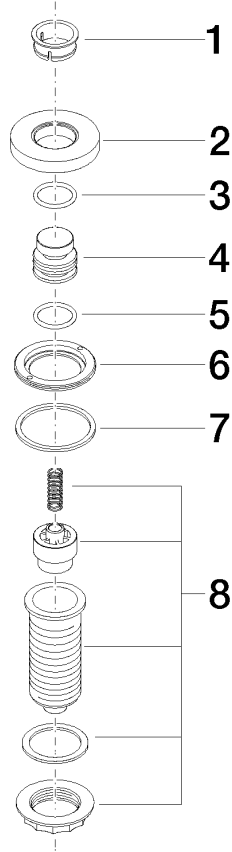

AIR SWITCH Control button - Brushed Chrome

10 713 970 Product version from 10/1/2024

- for controlling a waste disposal unit

Compatible with waste disposal units with integrated air switch made by Insinkerator®, e.g. Evolution.

The products are not available in all markets, please contact your Dornbracht sales force.

For more information go to www.insinkerator.com

Fits ELIO, ENO, MEM, META SQUARE, SYNC, TARA and TARA ULTRA

	Brushed Chrome	10 713 970-93
	Chrome	10 713 970-00
	Brushed Platinum	10 713 970-06
	Platinum	10 713 970-08
	Durabrand (23kt Gold)	10 713 970-09
	Dark Chrome	10 713 970-19
	Brushed Durabrand (23kt Gold)	10 713 970-28
	Matte Black	10 713 970-33
	Brushed Champagne (22kt Gold)	10 713 970-46
	Champagne (22kt Gold)	10 713 970-47
	Brushed Dark Platinum	10 713 970-99

AIR SWITCH Control button - Brushed Chrome

10 713 970 Product version from 10/1/2024

mm [inches]

AIR SWITCH Control button - Brushed Chrome

10 713 970 Product version from 10/1/2024

Parts for other finishes can be found here: [Chrome](#)

Spare parts list

No.	Item Number	Name	Quantity used	Delivery time
1	09 28 10 141 90	sleeve	1	2
2	09 27 87 012-93	rosette	1	60
3	09 14 10 507 90	seal	1	2
4	09 21 33 045-93	insert	1	60
5	09 14 10 015 90	seal	1	2
6	09 24 01 030 90	ring	1	2
7	09 14 05 037 90	seal	1	2
8	04 30 01 186 00 90	sleeve	1	2