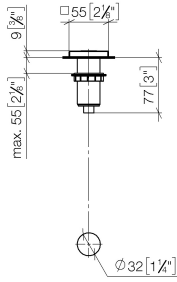

10 714 970

mm [inches]

10 714 970

Parts for other finishes can be found here: [Chrome](#)

AIR SWITCH Control button - Champagne (22kt Gold)

LOT

10 714 970

Spare parts list

No.	Item Number	Name	Quantity used	Delivery time
	09 28 10 141 90	sleeve	8	2