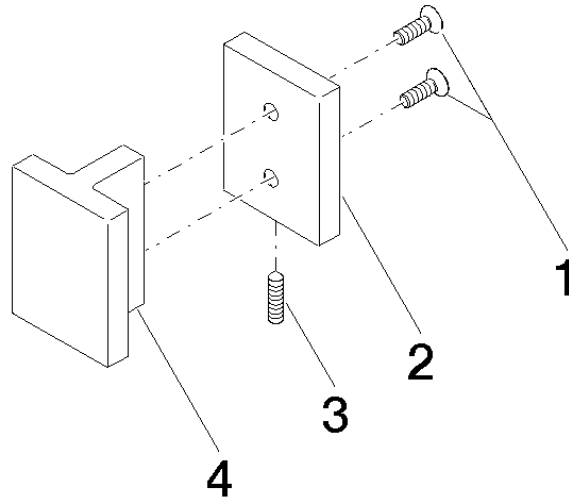

Door handle - Matte Black

11 000 980

	Matte Black	11 000 980-33
	Chrome	11 000 980-00
	Brushed Platinum	11 000 980-06

Required miscellaneous

Attachment set for towel bar/tumbler mounting on one side 12 350 970 90

-

- for installation on glass tiles

Required miscellaneous

Attachment set for towel bar/tumbler mounting on two sides - 12 351 970 90

-

Door handle - Matte Black

11 000 980

mm [inches]

Door handle - Matte Black

11 000 980

Door handle - Matte Black

11 000 980

Spare parts list

No.	Item Number	Name	Quantity used	Delivery time
	09 30 30 170 90	screw	5	2