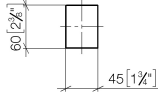

-

- for installation on glass tiles

Required miscellaneous

Attachment set for towel bar/tumbler mounting on two sides - 12 351 970 90

-

Door handle - Matte Black

11 000 980

mm [inches]