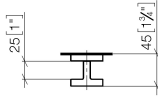

-

- for installation on glass tiles

Required miscellaneous

Attachment set for towel bar/tumbler mounting on two sides - 12 351 970 90

-

Door handle - Matte Black

11 000 980

mm [inches]

Door handle - Matte Black

11 000 980

Door handle - Matte Black

11 000 980

Spare parts list

No.	Item Number	Name	Quantity used	Delivery time
	09 30 30 170 90	screw	5	2