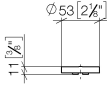

CYO Handle insert - Platinum

CYO

11 187 811

mm [inches]

CYO Handle insert - Platinum

CYO

11 187 811

Parts for other
finishes can be found
here: [Chrome](#)