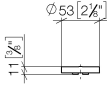

CYO Handle insert - Durabronz (23kt Gold)

CYO

11 187 811

mm [inches]

CYO Handle insert - Durabronz (23kt Gold)

CYO

11 187 811

Parts for other finishes can be found here: [Chrome](#)