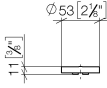

CYO Handle insert - Brushed Dark Platinum

CYO

11 187 811

mm [inches]

CYO Handle insert - Brushed Dark Platinum

CYO

11 187 811

Parts for other
finishes can be found
here: [Chrome](#)