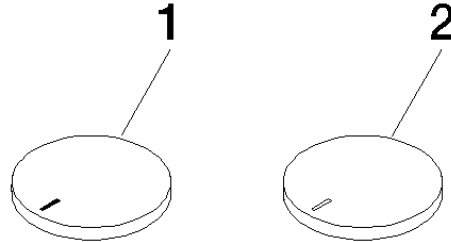

11 283 811

- with hot / cold marking
- for three-hole basin mixers and five-hole bath mixers

	Chrome	11 283 811-00
	Brushed Platinum	11 283 811-06
	Platinum	11 283 811-08
	Durabross (23kt Gold)	11 283 811-09
	Dark Chrome	11 283 811-19
	Brushed Durabross (23kt Gold)	11 283 811-28
	Brushed Champagne (22kt Gold)	11 283 811-46
	Champagne (22kt Gold)	11 283 811-47
	Brushed Dark Platinum	11 283 811-99

CYO Handle insert set hot & cold - Chrome

CYO

11 283 811

11 283 811

Parts for other finishes can be found here: Brushed
Platinum

Spare parts list

No.	Item Number	Name	Quantity used	Delivery time
1	11 183 811-00	CYO Handle insert hot - Chrome	1	10
2	11 184 811-00	CYO Handle insert cold - Chrome	1	10