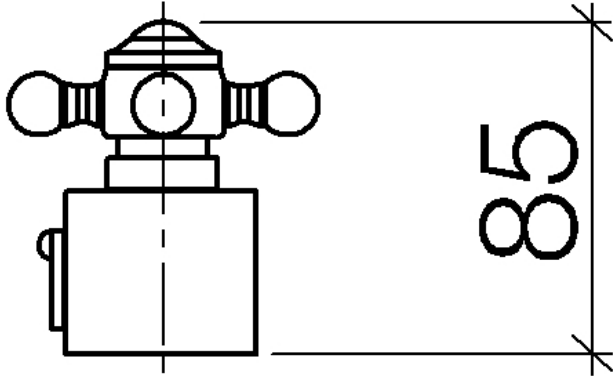

11 420 360

| | | |
|---|-------------------------------|---------------|
|  | Durabronz (23kt Gold) | 11 420 360-09 |
|  | Chrome | 11 420 360-00 |
|  | Brushed Platinum | 11 420 360-06 |
|  | Platinum | 11 420 360-08 |
|  | Brushed Durabronz (23kt Gold) | 11 420 360-28 |
|  | Brushed Dark Platinum | 11 420 360-99 |

MADISON Temperature control handle - Durabronz (23kt Gold)

MADISON

11 420 360

11 420 360

11 420 360

Parts for other finishes can be found here: [Chrome](#)

Spare parts list

| No. | Item Number | Name | Quantity used | Delivery time |
|-----|--------------------|-------------|---------------|---------------|
| 1 | 09 20 36 005-09 | handle | 1 | 40 |
| 2 | 09 26 01 016 90 | accessories | 1 | 2 |
| 3 | 09 20 83 006 90 | handle | 1 | 2 |
| 4 | 09 24 03 119 90 | nipple | 1 | 2 |
| 6 | 09 20 36 004-09 | handle | 4 | 40 |
| 7 | 90 30 30 027 00 90 | screw | 1 | 2 |
| 8 | 09 30 33 004 90 | screw | 1 | 2 |
| 10 | 90 21 33 020 00 90 | handle | 1 | 2 |