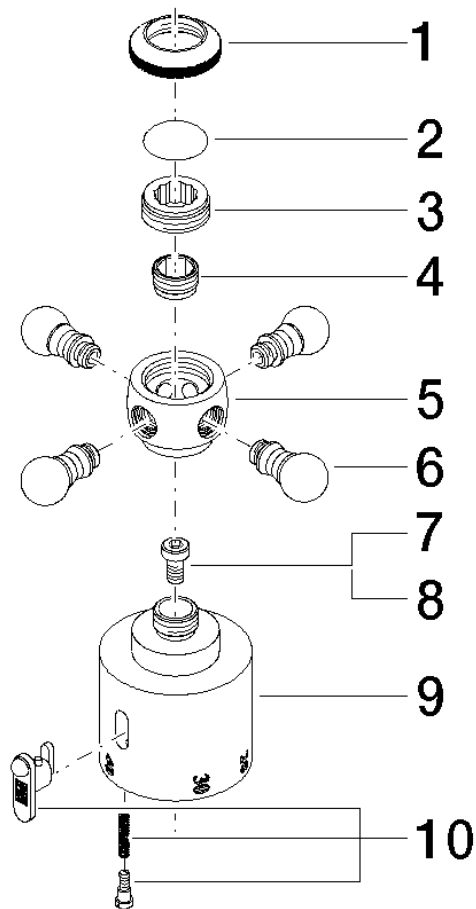

MADISON Temperature control handle - Durabronz (23kt Gold)

MADISON

11 420 360

11 420 360

11 420 360

Parts for other finishes can be found here: [Chrome](#)

Spare parts list

| No. | Item Number | Name | Quantity used | Delivery time |
|-----|--------------------|-------------|---------------|---------------|
| 1 | 09 20 36 005-09 | handle | 1 | 40 |
| 2 | 09 26 01 016 90 | accessories | 1 | 2 |
| 3 | 09 20 83 006 90 | handle | 1 | 2 |
| 4 | 09 24 03 119 90 | nipple | 1 | 2 |
| 6 | 09 20 36 004-09 | handle | 4 | 40 |
| 7 | 90 30 30 027 00 90 | screw | 1 | 2 |
| 8 | 09 30 33 004 90 | screw | 1 | 2 |
| 10 | 90 21 33 020 00 90 | handle | 1 | 2 |