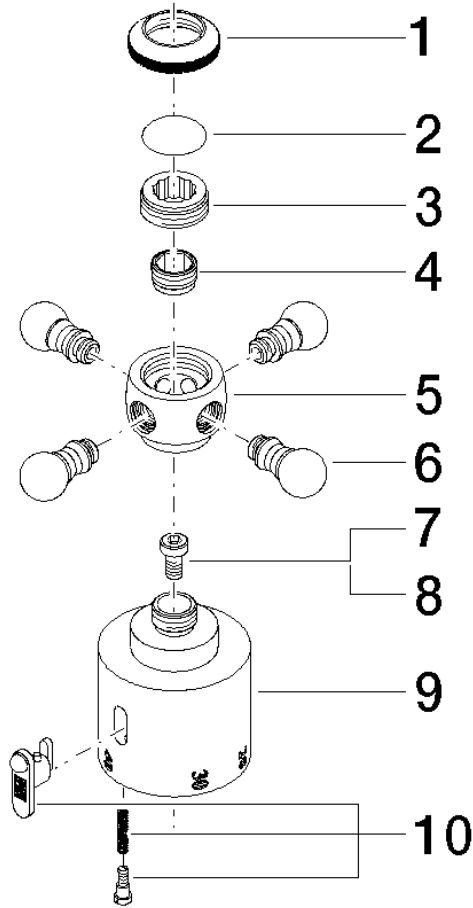

# MADISON Temperature control handle - Brushed Durabronz (23kt Gold)

MADISON

11 420 360

	Brushed Durabronz (23kt Gold)	11 420 360-28
	Chrome	11 420 360-00
	Brushed Platinum	11 420 360-06
	Platinum	11 420 360-08
	Durabronz (23kt Gold)	11 420 360-09
	Brushed Dark Platinum	11 420 360-99

## MADISON Temperature control handle - Brushed Durabronz (23kt Gold)

---

MADISON

11 420 360

11 420 360

11 420 360

Parts for other finishes can be found here: Chrome

MADISON Temperature control handle - Brushed Durabronz (23kt Gold)

MADISON

11 420 360

**Spare parts list**

No.	Item Number	Name	Quantity used	Delivery time
	09 20 36 005-28	handle	13	20