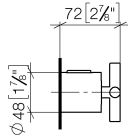

TARA Regulator handle - Brushed Dark Platinum

TARA

11 431 892

11 431 892

mm [inches]

11 431 892

Parts for other
finishes can be found
here: [Chrome](#)

Spare parts list