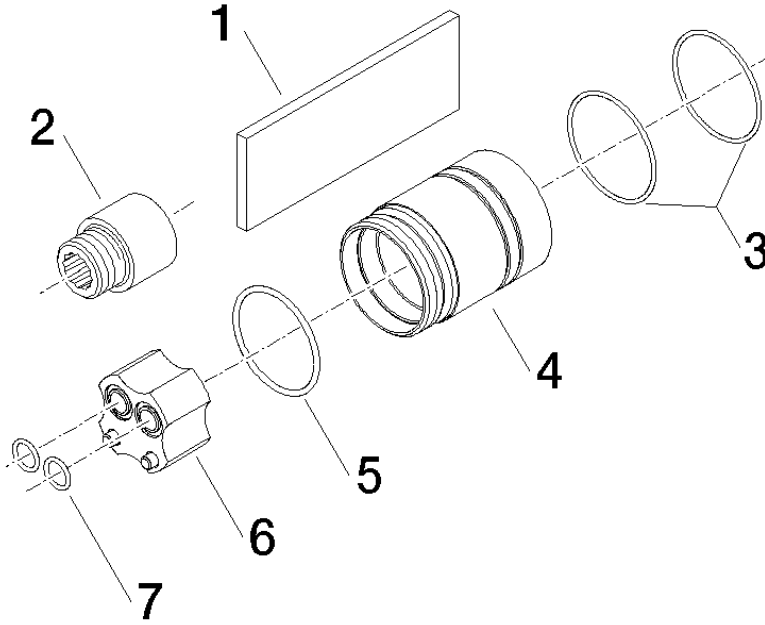

Extension 20 mm -

12 070 970 90

Extension 20 mm -

12 070 970 90

Extension 20 mm -

12 070 970 90

mm [inches]

Codes & Standards

NSF372

Certificates

IAPMO_6

Extension 20 mm -

12 070 970 90

Extension 20 mm -

12 070 970 90

Spare parts list

No.	Item Number	Name	Quantity used	Delivery time
	09 24 03 072 10 90	nipple	6	2