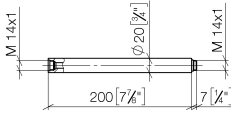

Extension for shower with fixed riser 200 mm - Platinum

IMO

12 120 970

	Platinum	12 120 970-08
	Brushed Light Gold	12 120 970-27

Fits: IMO, LULU, MADISON, MEM, TARA,
CL.1, LISSÉ, VAIA, META, CYO

Extension for shower with fixed riser 200 mm - Platinum

IMO

12 120 970

12 120 970

mm [inches]

12 120 970

Product version from 6/1/2024

Parts for other
finishes can be found
here: Brushed Light
Gold

Extension for shower with fixed riser 200 mm - Platinum