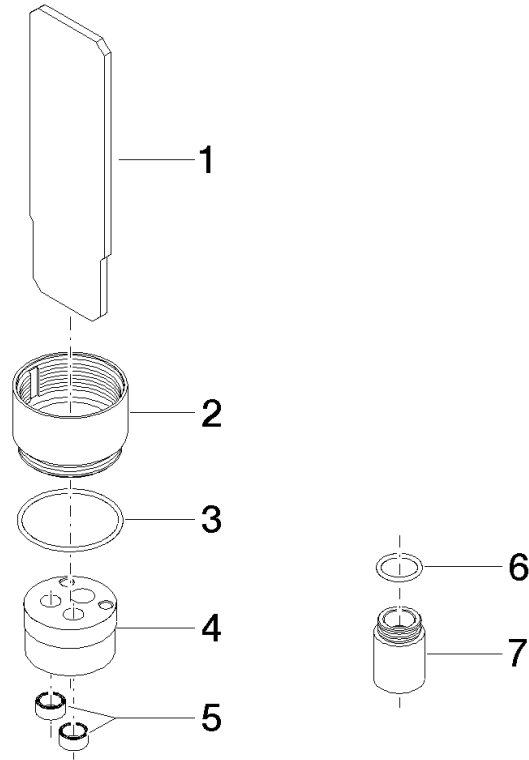

Extension 25 mm -

12 190 970 90 Product version from 7/11/2019

- up to 25 mm: 1 x 12 190 970 90
- 26 mm - 50 mm: 2 x 12 190 970 90

for concealed single-lever shower and bath mixer 36
02X SSS-FF

Extension 25 mm -

12 190 970 90 Product version from 7/11/2019

mm [inches]

Extension 25 mm -

12 190 970 90 Product version from 7/11/2019

Spare parts list

No.	Item Number	Name	Quantity used	Delivery time
1	09 30 09 075 90	key	1	2
2	09 17 01 191 90	sleeve	1	2
3	09 14 10 210 90	seal	1	2
4	09 30 11 186 90	disc	1	2
5	09 14 03 160 90	seal	2	2
6	09 14 10 047 90	seal	1	2
7	09 17 01 192 90	sleeve	1	2