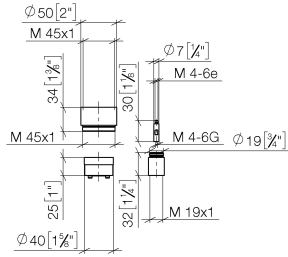

## Extension 25 mm -

---

12 191 970 90

- up to 25 mm: 1 x 12 191 970 90
- 26 mm - 50 mm: 2 x 12 191 970 90

for concealed single-lever shower and bath mixer 36  
12X SSS-FF

## Extension 25 mm -

12 191 970 90

mm [inches]

Extension 25 mm -

12 191 970 90

12 191 970 90

Spare parts list

| No. | Item Number     | Name   | Quantity used | Delivery time |
|-----|-----------------|--------|---------------|---------------|
| 1   | 09 17 01 191 90 | sleeve | 1             | 2             |
| 2   | 09 14 10 210 90 | seal   | 1             | 2             |
| 3   | 09 30 11 186 90 | disc   | 1             | 2             |
| 4   | 09 14 03 160 90 | seal   | 2             | 2             |
| 5   | 09 31 11 207 90 | bar    | 1             | 2             |
| 6   | 09 14 10 047 90 | seal   | 1             | 2             |
| 7   | 09 17 01 192 90 | sleeve | 1             | 2             |