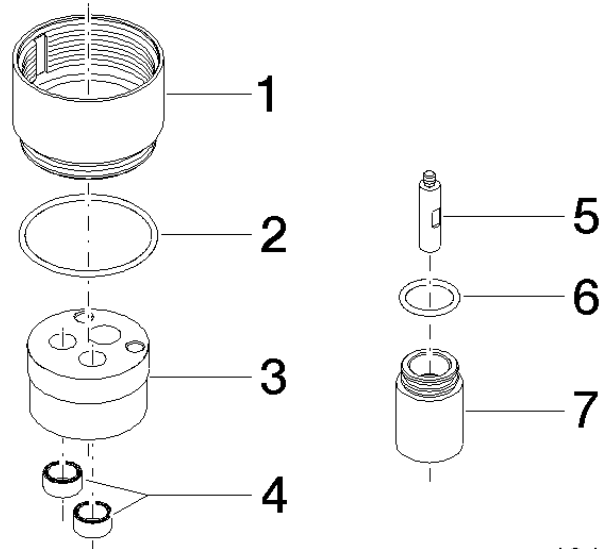

## Extension 25 mm -

---

12 191 970 90

- up to 25 mm: 1 x 12 191 970 90
- 26 mm - 50 mm: 2 x 12 191 970 90

for concealed single-lever shower and bath mixer 36  
12X SSS-FF

## Extension 25 mm -

12 191 970 90

mm [inches]

Extension 25 mm -

12 191 970 90

12 191 970 90

Spare parts list

| No. | Item Number     | Name   | Quantity used | Delivery time |
|-----|-----------------|--------|---------------|---------------|
| 1   | 09 17 01 191 90 | sleeve | 1             | 2             |
| 2   | 09 14 10 210 90 | seal   | 1             | 2             |
| 3   | 09 30 11 186 90 | disc   | 1             | 2             |
| 4   | 09 14 03 160 90 | seal   | 2             | 2             |
| 5   | 09 31 11 207 90 | bar    | 1             | 2             |
| 6   | 09 14 10 047 90 | seal   | 1             | 2             |
| 7   | 09 17 01 192 90 | sleeve | 1             | 2             |