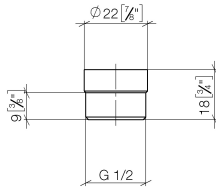

Adapter for shower outlet 3/8" x 1/2" - Dark Chrome

IMO

12 202 979

- adapter M 20 x 1 female thread x 1/2" male thread for the connection of a shower hose 1/2" female thread

Fits: IMO, LULU, MADISON, MEM, TARA, CL.1, LISSÉ, VAIA, META, CYO

12 202 979

mm [inches]

12 202 979

Parts for other
finishes can be found
here: [Chrome](#)