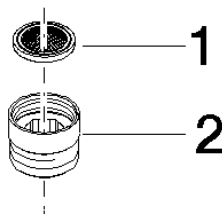

Adapter for shower outlet 3/8" x 1/2" - Light Gold

IMO

12 202 979

- adapter M 20 x 1 female thread x 1/2" male thread for the connection of a shower hose 1/2" female thread

Fits: IMO, LULU, MADISON, MEM, TARA, CL.1, LISSÉ, VAIA, META, CYO

12 202 979

mm [inches]

12 202 979

Product version from 10/1/2023

Parts for other
finishes can be found
here: [Chrome](#)

Adapter for shower outlet 3/8" x 1/2" - Light Gold

IMO

12 202 979

Spare parts list

Product version from 10/1/2023

No.	Item Number	Name	Quantity used	Delivery time
	09 23 01 039 90	sieve	2	2