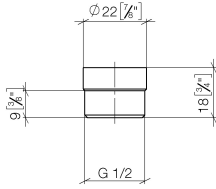

Adapter for shower outlet 3/8" x 1/2" - Light Gold

IMO

12 202 979

- adapter M 20 x 1 female thread x 1/2" male thread for the connection of a shower hose 1/2" female thread

Fits: IMO, LULU, MADISON, MEM, TARA, CL.1, LISSÉ, VAIA, META, CYO

12 202 979

mm [inches]

12 202 979

Product version from 10/1/2023

Parts for other
finishes can be found
here: [Chrome](#)

Adapter for shower outlet 3/8" x 1/2" - Light Gold

IMO

12 202 979