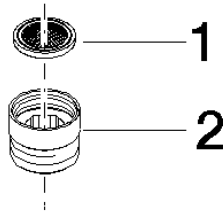

Adapter for shower outlet 3/8" x 1/2" - Brushed Durabronze (23kt Gold)

IMO

12 202 979

- adapter M 20 x 1 female thread x 1/2" male thread for the connection of a shower hose 1/2" female thread

Fits: IMO, LULU, MADISON, MEM, TARA, CL.1, LISSÉ, VAIA, META, CYO

12 202 979

mm [inches]

12 202 979

Parts for other finishes can be found here: [Chrome](#)

Spare parts list

No.	Item Number	Name	Quantity used	Delivery time
1	09 23 01 039 90	sieve	1	2
2	09 24 03 141 20-28	adaptor	1	20