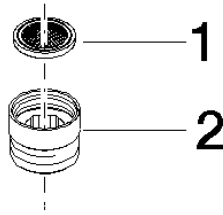

**Adapter for shower outlet 3/8" x 1/2" - Brushed Bronze**

IMO

12 202 979

- adapter M 20 x 1 female thread x 1/2" male thread for the connection of a shower hose 1/2" female thread

Fits: IMO, LULU, MADISON, MEM, TARA, CL.1, LISSÉ, VAIA, META, CYO

12 202 979

mm [inches]

12 202 979

Parts for other finishes can be found here: [Chrome](#)