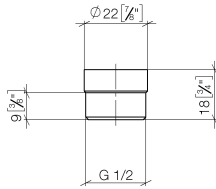

**Adapter for shower outlet 3/8" x 1/2" - Brushed Bronze**

IMO

12 202 979

- adapter M 20 x 1 female thread x 1/2" male thread for the connection of a shower hose 1/2" female thread

Fits: IMO, LULU, MADISON, MEM, TARA, CL.1, LISSÉ, VAIA, META, CYO

12 202 979

mm [inches]

12 202 979

Parts for other finishes can be found here: [Chrome](#)