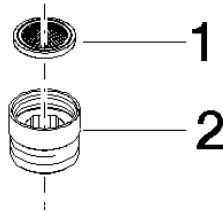

Adapter for shower outlet 3/8" x 1/2" - Champagne (22kt Gold)

IMO

12 202 979

- adapter M 20 x 1 female thread x 1/2" male thread for the connection of a shower hose 1/2" female thread

Fits: IMO, LULU, MADISON, MEM, TARA, CL.1, LISSÉ, VAIA, META, CYO

12 202 979

mm [inches]

12 202 979

Parts for other finishes can be found here: [Chrome](#)

Spare parts list

No.	Item Number	Name	Quantity used	Delivery time
1	09 23 01 039 90	sieve	1	2
2	09 24 03 141 20-47	adaptor	1	60