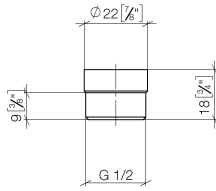

Adapter for shower outlet 3/8" x 1/2" - Champagne (22kt Gold)

IMO

12 202 979

- adapter M 20 x 1 female thread x 1/2" male thread for the connection of a shower hose 1/2" female thread

Fits: IMO, LULU, MADISON, MEM, TARA, CL.1, LISSÉ, VAIA, META, CYO

12 202 979

mm [inches]

12 202 979

Parts for other finishes can be found here: [Chrome](#)

Spare parts list

No.	Item Number	Name	Quantity used	Delivery time
1	09 23 01 039 90	sieve	1	2
2	09 24 03 141 20-47	adaptor	1	60