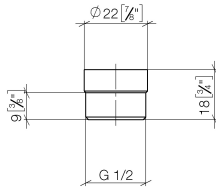

Adapter for shower outlet 3/8" x 1/2" - Brushed Chrome

IMO

12 202 979

- adapter M 20 x 1 female thread x 1/2" male thread for the connection of a shower hose 1/2" female thread

Fits: IMO, LULU, MADISON, MEM, TARA, CL.1, LISSÉ, VAIA, META, CYO

12 202 979

mm [inches]

12 202 979

Parts for other finishes can be found here: [Chrome](#)

Spare parts list

No.	Item Number	Name	Quantity used	Delivery time
1	09 23 01 039 90	sieve	1	2
2	09 24 03 141 20-93	adaptor	1	20