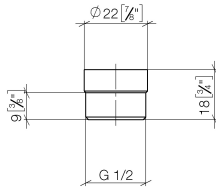

Adapter for shower outlet 3/8" x 1/2" - Brushed Dark Platinum

IMO

12 202 979

- adapter M 20 x 1 female thread x 1/2" male thread for the connection of a shower hose 1/2" female thread

Fits: IMO, LULU, MADISON, MEM, TARA, CL.1, LISSÉ, VAIA, META, CYO

12 202 979

mm [inches]

12 202 979

Parts for other finishes can be found here: [Chrome](#)

Spare parts list

| No. | Item Number | Name | Quantity used | Delivery time |
|-----|--------------------|---------|---------------|---------------|
| 1 | 09 23 01 039 90 | sieve | 1 | 2 |
| 2 | 09 24 03 141 20-99 | adaptor | 1 | 30 |