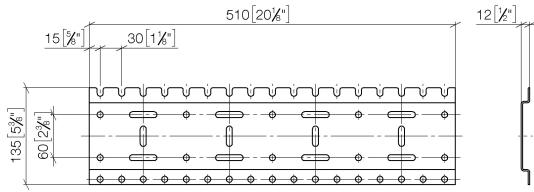

xGRID Installation track 510 mm -

12 310 970 90

- width 510mm
- height 135 mm
- depth 12 mm
- retaining screws and plugs

More information about the xGRID installation track can be found in the planning appendix to the SYMETRICS brochure.

xGRID Installation track 510 mm -

12 310 970 90

mm [inches]

xGRID Installation track 510 mm -

12 310 970 90

Spare parts list

No.	Item Number	Name	Quantity used	Delivery time
1	04 30 31 024 01 90	fixing set	4	2