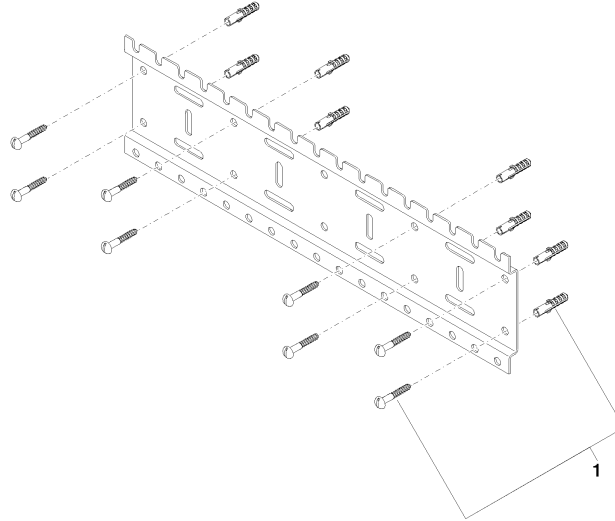

xGRID Installation track 510 mm -

12 310 970 90

- width 510mm
- height 135 mm
- depth 12 mm
- retaining screws and plugs

More information about the xGRID installation track can be found in the planning appendix to the SYMETRICS brochure.

xGRID Installation track 510 mm -

12 310 970 90

mm [inches]

xGRID Installation track 510 mm -

12 310 970 90

Spare parts list

No.	Item Number	Name	Quantity used	Delivery time
1	04 30 31 024 01 90	fixing set	4	2