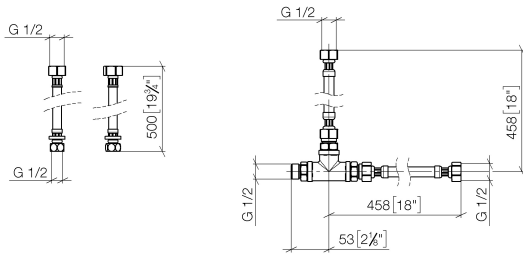

Hose set -

12 509 970 90 Product version from 4/1/2014

- 2x 1/2" x 1/2" x 412mm high pressure hose
- 2x 3/8" x 1/2" x 500mm high pressure hose

Hose connections for combining 2 outlet points with diverter 29 12X SSS.

Hose set -

12 509 970 90 Product version from 4/1/2014

mm [inches]

Hose set -

12 509 970 90 Product version from 4/1/2014

Spare parts list

No.	Item Number	Name	Quantity used	Delivery time
1	09 24 03 242 90	nipple	3	2
2	12 502 970 90	High pressure hose 1/2" x 1/2" x 400 mm -	2	2
3	09 17 11 035 90	holder	1	2
4	12 506 970 90	High pressure hoses -	2	2