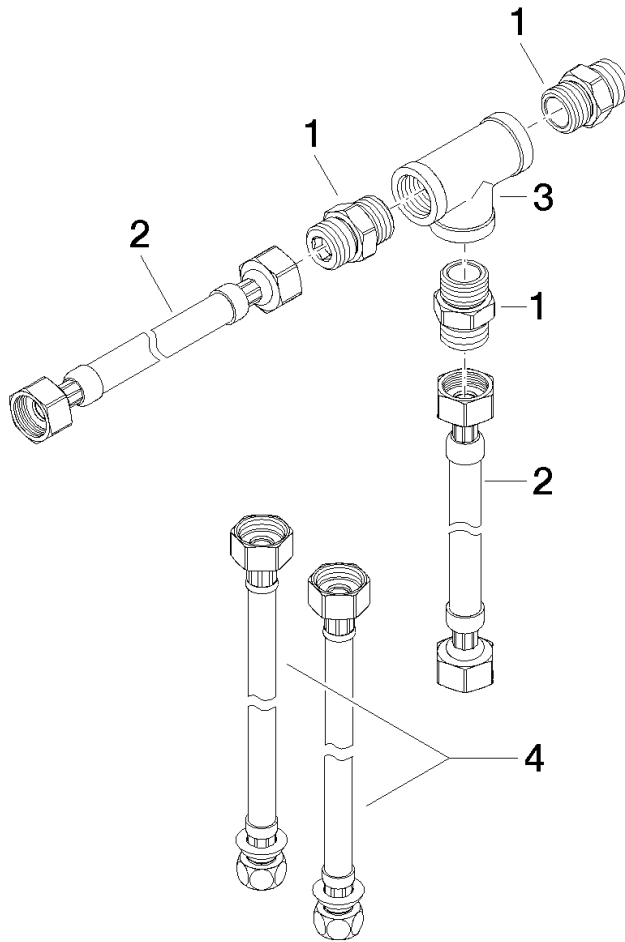

Hose set -

12 509 970 90 Product version from 4/1/2014

- 2x 1/2" x 1/2" x 412mm high pressure hose
- 2x 3/8" x 1/2" x 500mm high pressure hose

Hose connections for combining 2 outlet points with diverter 29 12X SSS.

Hose set -

12 509 970 90 Product version from 4/1/2014

mm [inches]

Hose set -

12 509 970 90 Product version from 4/1/2014

Spare parts list

No.	Item Number	Name	Quantity used	Delivery time
1	09 24 03 242 90	nipple	3	2
2	12 502 970 90	High pressure hose 1/2" x 1/2" x 400 mm -	2	2
3	09 17 11 035 90	holder	1	2
4	12 506 970 90	High pressure hoses -	2	2