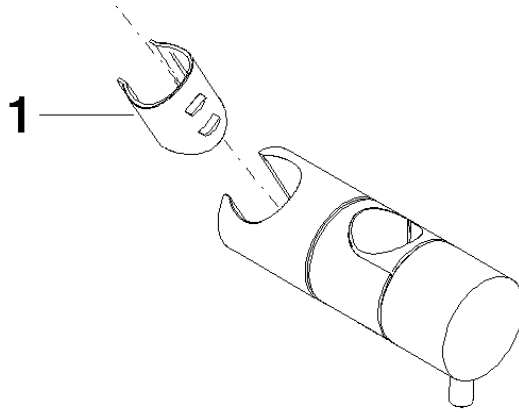

12 570 970

• for pipe diameter 23.5 mm

Fits: IMO, LULU, MADISON, MEM, TARA,  
CL.1, LISSÉ, VAIA, META, CYO

	Brushed Platinum	12 570 970-06
	Chrome	12 570 970-00
	Platinum	12 570 970-08
	Dark Chrome	12 570 970-19
	Light Gold	12 570 970-26
	Brushed Light Gold	12 570 970-27
	Brushed Durabronze (23kt Gold)	12 570 970-28
	Matte Black	12 570 970-33
	Brushed Bronze	12 570 970-42
	Brushed Champagne (22kt Gold)	12 570 970-46
	Champagne (22kt Gold)	12 570 970-47
	Brushed Chrome	12 570 970-93
	Brushed Dark Platinum	12 570 970-99

12 570 970

mm [inches]

12 570 970

**Product version from 10/1/2023**

Parts for other  
finishes can be found  
here: [Chrome](#)

## Slide unit - Brushed Platinum

IMO

12 570 970