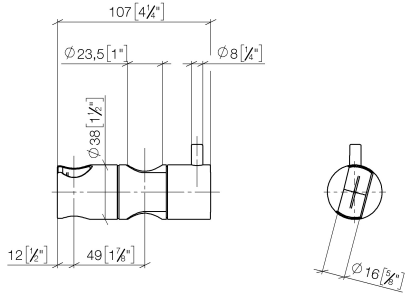

12 570 970

• for pipe diameter 23.5 mm

Fits: IMO, LULU, MADISON, MEM, TARA,  
CL.1, LISSÉ, VAIA, META, CYO

	Brushed Platinum	12 570 970-06
	Chrome	12 570 970-00
	Platinum	12 570 970-08
	Dark Chrome	12 570 970-19
	Light Gold	12 570 970-26
	Brushed Light Gold	12 570 970-27
	Brushed Durabronze (23kt Gold)	12 570 970-28
	Matte Black	12 570 970-33
	Brushed Bronze	12 570 970-42
	Brushed Champagne (22kt Gold)	12 570 970-46
	Champagne (22kt Gold)	12 570 970-47
	Brushed Chrome	12 570 970-93
	Brushed Dark Platinum	12 570 970-99

12 570 970

mm [inches]

12 570 970

**Product version from 10/1/2023**

Parts for other  
finishes can be found  
here: [Chrome](#)

## Slide unit - Brushed Platinum

IMO

12 570 970

#### Product version from 10/1/2023

No.	Item Number	Name	Quantity used	Delivery time
	09 12 12 217 90	sleeve	1	2