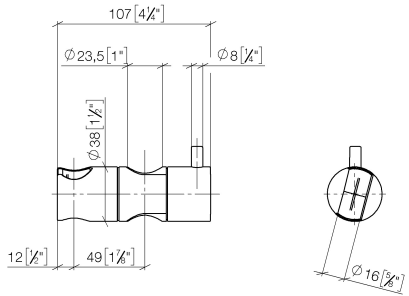

12 570 970

• for pipe diameter 23.5 mm

Fits: IMO, LULU, MADISON, MEM, TARA,
CL.1, LISSÉ, VAIA, META, CYO

	Dark Chrome	12 570 970-19
	Chrome	12 570 970-00
	Brushed Platinum	12 570 970-06
	Platinum	12 570 970-08
	Light Gold	12 570 970-26
	Brushed Light Gold	12 570 970-27
	Brushed Durabronze (23kt Gold)	12 570 970-28
	Matte Black	12 570 970-33
	Brushed Bronze	12 570 970-42
	Brushed Champagne (22kt Gold)	12 570 970-46
	Champagne (22kt Gold)	12 570 970-47
	Brushed Chrome	12 570 970-93
	Brushed Dark Platinum	12 570 970-99

12 570 970

mm [inches]

12 570 970

Parts for other
finishes can be found
here: [Chrome](#)

Slide unit - Dark Chrome

IMO

12 570 970

Spare parts list