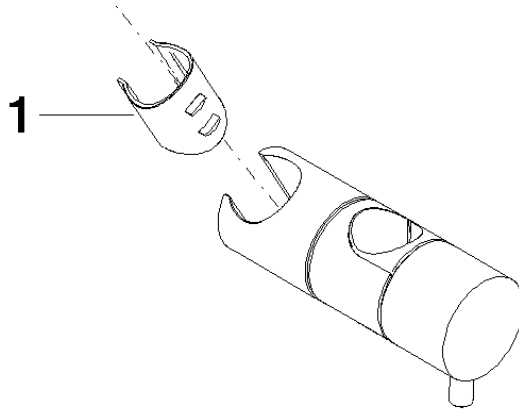

12 570 970

• for pipe diameter 23.5 mm

Fits: IMO, LULU, MADISON, MEM, TARA,
CL.1, LISSÉ, VAIA, META, CYO

	Light Gold	12 570 970-26
	Chrome	12 570 970-00
	Brushed Platinum	12 570 970-06
	Platinum	12 570 970-08
	Dark Chrome	12 570 970-19
	Brushed Light Gold	12 570 970-27
	Brushed Durabronze (23kt Gold)	12 570 970-28
	Matte Black	12 570 970-33
	Brushed Bronze	12 570 970-42
	Brushed Champagne (22kt Gold)	12 570 970-46
	Champagne (22kt Gold)	12 570 970-47
	Brushed Chrome	12 570 970-93
	Brushed Dark Platinum	12 570 970-99

12 570 970

mm [inches]

12 570 970

Product version from 10/1/2023

Parts for other
finishes can be found
here: [Chrome](#)

Slide unit - Light Gold

IMO

12 570 970

Spare parts list

Product version from 10/1/2023

No.	Item Number	Name	Quantity used	Delivery time
	09 12 12 217 90	sleeve	1	2