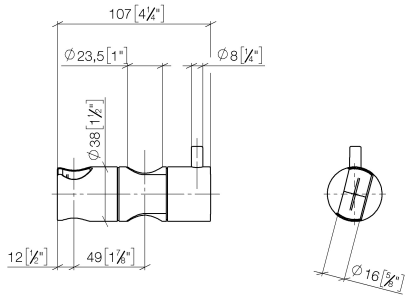

12 570 970

• for pipe diameter 23.5 mm

Fits: IMO, LULU, MADISON, MEM, TARA,
CL.1, LISSÉ, VAIA, META, CYO

	Light Gold	12 570 970-26
	Chrome	12 570 970-00
	Brushed Platinum	12 570 970-06
	Platinum	12 570 970-08
	Dark Chrome	12 570 970-19
	Brushed Light Gold	12 570 970-27
	Brushed Durabronze (23kt Gold)	12 570 970-28
	Matte Black	12 570 970-33
	Brushed Bronze	12 570 970-42
	Brushed Champagne (22kt Gold)	12 570 970-46
	Champagne (22kt Gold)	12 570 970-47
	Brushed Chrome	12 570 970-93
	Brushed Dark Platinum	12 570 970-99

12 570 970

mm [inches]

12 570 970

Product version from 10/1/2023

Parts for other
finishes can be found
here: [Chrome](#)

Slide unit - Light Gold

IMO

12 570 970

Spare parts list

Product version from 10/1/2023

No.	Item Number	Name	Quantity used	Delivery time
	09 12 12 217 90	sleeve	1	2