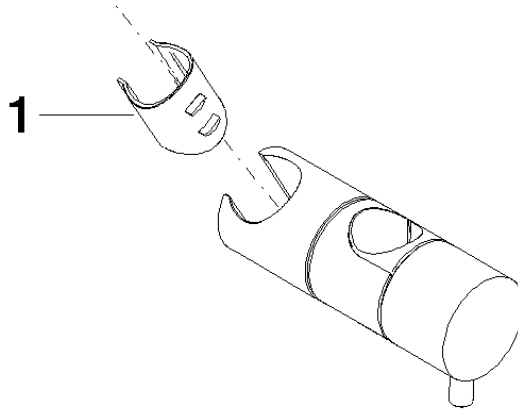

Slide unit - Brushed Light Gold

IMO

12 570 970

• for pipe diameter 23.5 mm

Fits: IMO, LULU, MADISON, MEM, TARA,
CL.1, LISSÉ, VAIA, META, CYO

	Brushed Light Gold	12 570 970-27
	Chrome	12 570 970-00
	Brushed Platinum	12 570 970-06
	Platinum	12 570 970-08
	Dark Chrome	12 570 970-19
	Light Gold	12 570 970-26
	Brushed Durabronze (23kt Gold)	12 570 970-28
	Matte Black	12 570 970-33
	Brushed Bronze	12 570 970-42
	Brushed Champagne (22kt Gold)	12 570 970-46
	Champagne (22kt Gold)	12 570 970-47
	Brushed Chrome	12 570 970-93
	Brushed Dark Platinum	12 570 970-99

12 570 970

mm [inches]

12 570 970

Product version from 10/1/2023

Parts for other
finishes can be found
here: [Chrome](#)

Slide unit - Brushed Light Gold

IMO

12 570 970

Spare parts list

Product version from 10/1/2023

No.	Item Number	Name	Quantity used	Delivery time
	09 12 12 217 90	sleeve	1	2