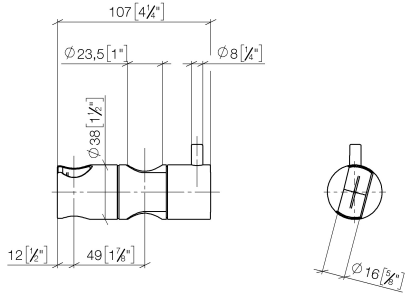

Slide unit - Brushed Light Gold

IMO

12 570 970

• for pipe diameter 23.5 mm

Fits: IMO, LULU, MADISON, MEM, TARA,
CL.1, LISSÉ, VAIA, META, CYO

	Brushed Light Gold	12 570 970-27
	Chrome	12 570 970-00
	Brushed Platinum	12 570 970-06
	Platinum	12 570 970-08
	Dark Chrome	12 570 970-19
	Light Gold	12 570 970-26
	Brushed Durabronze (23kt Gold)	12 570 970-28
	Matte Black	12 570 970-33
	Brushed Bronze	12 570 970-42
	Brushed Champagne (22kt Gold)	12 570 970-46
	Champagne (22kt Gold)	12 570 970-47
	Brushed Chrome	12 570 970-93
	Brushed Dark Platinum	12 570 970-99

12 570 970

mm [inches]

12 570 970

Product version from 10/1/2023

Parts for other
finishes can be found
here: [Chrome](#)

Slide unit - Brushed Light Gold

IMO

12 570 970

Spare parts list

Product version from 10/1/2023

No.	Item Number	Name	Quantity used	Delivery time
	09 12 12 217 90	sleeve	1	2