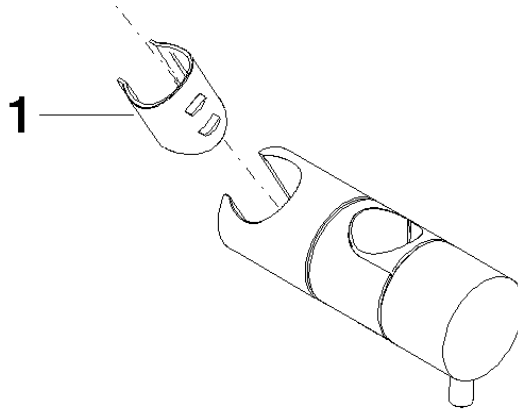

Slide unit - Brushed Durabronze (23kt Gold)

IMO

12 570 970

• for pipe diameter 23.5 mm

Fits: IMO, LULU, MADISON, MEM, TARA,
CL.1, LISSÉ, VAIA, META, CYO

	Brushed Durabronze (23kt Gold)	12 570 970-28
	Chrome	12 570 970-00
	Brushed Platinum	12 570 970-06
	Platinum	12 570 970-08
	Dark Chrome	12 570 970-19
	Light Gold	12 570 970-26
	Brushed Light Gold	12 570 970-27
	Matte Black	12 570 970-33
	Brushed Bronze	12 570 970-42
	Brushed Champagne (22kt Gold)	12 570 970-46
	Champagne (22kt Gold)	12 570 970-47
	Brushed Chrome	12 570 970-93
	Brushed Dark Platinum	12 570 970-99

12 570 970

mm [inches]

12 570 970

Product version from 10/1/2023

Parts for other
finishes can be found
here: [Chrome](#)

Slide unit - Brushed Durabross (23kt Gold)

IMO

12 570 970

Spare parts list

Product version from 10/1/2023

No.	Item Number	Name	Quantity used	Delivery time
	09 12 12 217 90	sleeve	1	2