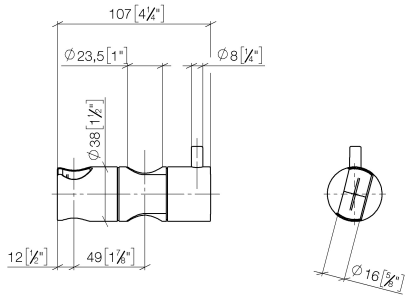

Slide unit - Brushed Durabronze (23kt Gold)

IMO

12 570 970

• for pipe diameter 23.5 mm

Fits: IMO, LULU, MADISON, MEM, TARA,
CL.1, LISSÉ, VAIA, META, CYO

	Brushed Durabronze (23kt Gold)	12 570 970-28
	Chrome	12 570 970-00
	Brushed Platinum	12 570 970-06
	Platinum	12 570 970-08
	Dark Chrome	12 570 970-19
	Light Gold	12 570 970-26
	Brushed Light Gold	12 570 970-27
	Matte Black	12 570 970-33
	Brushed Bronze	12 570 970-42
	Brushed Champagne (22kt Gold)	12 570 970-46
	Champagne (22kt Gold)	12 570 970-47
	Brushed Chrome	12 570 970-93
	Brushed Dark Platinum	12 570 970-99

12 570 970

mm [inches]

12 570 970

Product version from 10/1/2023

Parts for other
finishes can be found
here: [Chrome](#)

Slide unit - Brushed Durabross (23kt Gold)

IMO

12 570 970

Spare parts list

Product version from 10/1/2023

No.	Item Number	Name	Quantity used	Delivery time
	09 12 12 217 90	sleeve	1	2