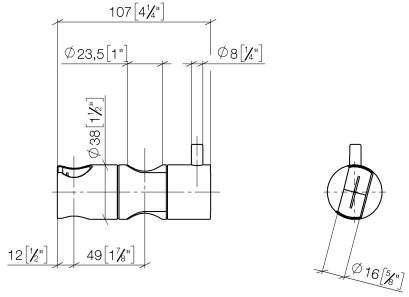

12 570 970

• for pipe diameter 23.5 mm

Fits: IMO, LULU, MADISON, MEM, TARA,
CL.1, LISSÉ, VAIA, META, CYO

	Brushed Bronze	12 570 970-42
	Chrome	12 570 970-00
	Brushed Platinum	12 570 970-06
	Platinum	12 570 970-08
	Dark Chrome	12 570 970-19
	Light Gold	12 570 970-26
	Brushed Light Gold	12 570 970-27
	Brushed Durabronze (23kt Gold)	12 570 970-28
	Matte Black	12 570 970-33
	Brushed Champagne (22kt Gold)	12 570 970-46
	Champagne (22kt Gold)	12 570 970-47
	Brushed Chrome	12 570 970-93
	Brushed Dark Platinum	12 570 970-99

12 570 970

mm [inches]

12 570 970

Product version from 10/1/2023

Parts for other
finishes can be found
here: [Chrome](#)

Slide unit - Brushed Bronze

IMO

12 570 970

Spare parts list

Product version from 10/1/2023

No.	Item Number	Name	Quantity used	Delivery time
	09 12 12 217 90	sleeve	1	2