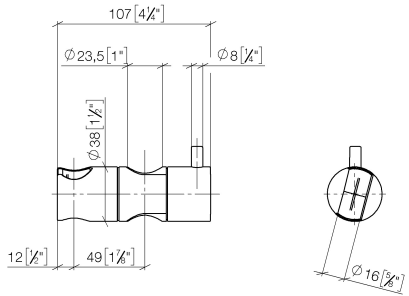

**Slide unit - Brushed Champagne (22kt Gold)**

IMO

12 570 970

• for pipe diameter 23.5 mm

Fits: IMO, LULU, MADISON, MEM, TARA,  
CL.1, LISSÉ, VAIA, META, CYO

	Brushed Champagne (22kt Gold)	12 570 970-46
	Chrome	12 570 970-00
	Brushed Platinum	12 570 970-06
	Platinum	12 570 970-08
	Dark Chrome	12 570 970-19
	Light Gold	12 570 970-26
	Brushed Light Gold	12 570 970-27
	Brushed Durabronze (23kt Gold)	12 570 970-28
	Matte Black	12 570 970-33
	Brushed Bronze	12 570 970-42
	Champagne (22kt Gold)	12 570 970-47
	Brushed Chrome	12 570 970-93
	Brushed Dark Platinum	12 570 970-99

12 570 970

mm [inches]

12 570 970

**Product version from 10/1/2023**

Parts for other  
finishes can be found  
here: [Chrome](#)

Slide unit - Brushed Champagne (22kt Gold)

IMO

12 570 970

**Spare parts list**

**Product version from 10/1/2023**

No.	Item Number	Name	Quantity used	Delivery time
	09 12 12 217 90	sleeve	1	2