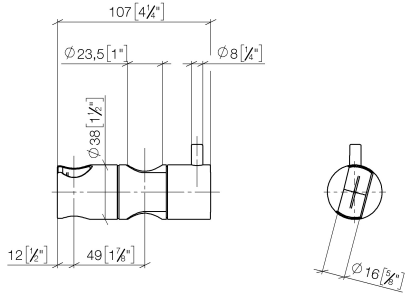

12 570 970

• for pipe diameter 23.5 mm

Fits: IMO, LULU, MADISON, MEM, TARA,  
CL.1, LISSÉ, VAIA, META, CYO

	Brushed Chrome	12 570 970-93
	Chrome	12 570 970-00
	Brushed Platinum	12 570 970-06
	Platinum	12 570 970-08
	Dark Chrome	12 570 970-19
	Light Gold	12 570 970-26
	Brushed Light Gold	12 570 970-27
	Brushed Durabronze (23kt Gold)	12 570 970-28
	Matte Black	12 570 970-33
	Brushed Bronze	12 570 970-42
	Brushed Champagne (22kt Gold)	12 570 970-46
	Champagne (22kt Gold)	12 570 970-47
	Brushed Dark Platinum	12 570 970-99

12 570 970

mm [inches]

12 570 970

**Product version from 10/1/2023**

Parts for other  
finishes can be found  
here: [Chrome](#)

## Slide unit - Brushed Chrome

IMO

12 570 970

#### Product version from 10/1/2023

No.	Item Number	Name	Quantity used	Delivery time
	09 12 12 217 90	sleeve	1	2