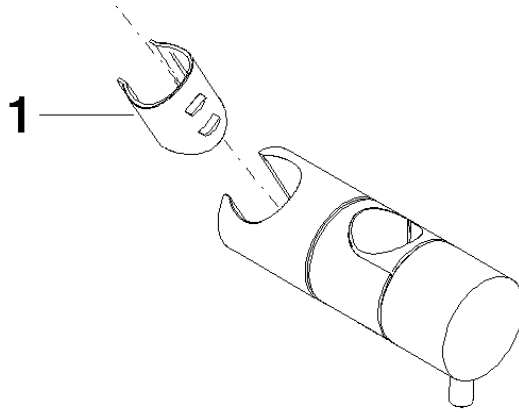

12 570 970

• for pipe diameter 23.5 mm

Fits: IMO, LULU, MADISON, MEM, TARA,  
CL.1, LISSÉ, VAIA, META, CYO

	Brushed Chrome	12 570 970-93
	Chrome	12 570 970-00
	Brushed Platinum	12 570 970-06
	Platinum	12 570 970-08
	Dark Chrome	12 570 970-19
	Light Gold	12 570 970-26
	Brushed Light Gold	12 570 970-27
	Brushed Durabronze (23kt Gold)	12 570 970-28
	Matte Black	12 570 970-33
	Brushed Bronze	12 570 970-42
	Brushed Champagne (22kt Gold)	12 570 970-46
	Champagne (22kt Gold)	12 570 970-47
	Brushed Dark Platinum	12 570 970-99

12 570 970

mm [inches]

12 570 970

**Product version from 10/1/2023**

Parts for other  
finishes can be found  
here: [Chrome](#)

## Slide unit - Brushed Chrome

IMO

12 570 970