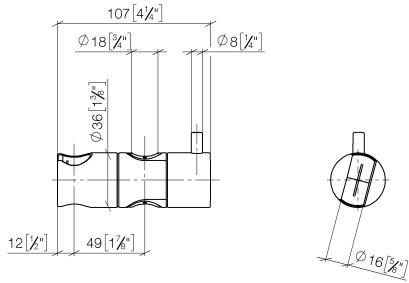

12 580 970

• for pipe diameter 18 mm

Fits: IMO, LULU, MADISON, MEM, TARA,  
CL.1, LISSÉ, VAIA, META, CYO

	Chrome	12 580 970-00
	Brushed Platinum	12 580 970-06
	Platinum	12 580 970-08
	Durabress (23kt Gold)	12 580 970-09
	Dark Chrome	12 580 970-19
	Light Gold	12 580 970-26
	Brushed Light Gold	12 580 970-27
	Brushed Durabress (23kt Gold)	12 580 970-28
	Matte Black	12 580 970-33
	Brushed Bronze	12 580 970-42
	Brushed Champagne (22kt Gold)	12 580 970-46
	Champagne (22kt Gold)	12 580 970-47
	Brushed Chrome	12 580 970-93
	Brushed Dark Platinum	12 580 970-99

12 580 970

mm [inches]

12 580 970

Parts for other finishes can be found here: Brushed Platinum

### Spare parts list

No.	Item Number	Name	Quantity used	Delivery time
1	09 12 12 217 90	sleeve	1	2
2	08 18 40 579 90	adaptor	1	2