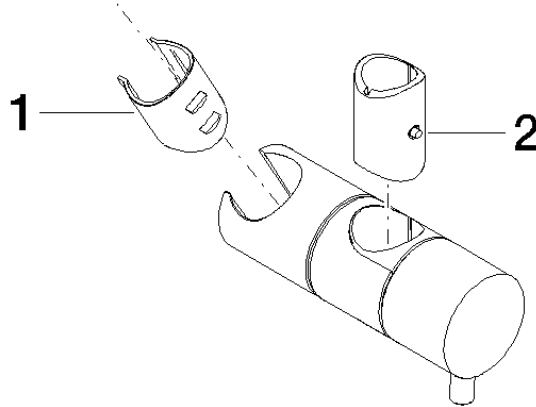

12 580 970

• for pipe diameter 18 mm

Fits: IMO, LULU, MADISON, MEM, TARA,  
CL.1, LISSÉ, VAIA, META, CYO

	Chrome	12 580 970-00
	Brushed Platinum	12 580 970-06
	Platinum	12 580 970-08
	Durabress (23kt Gold)	12 580 970-09
	Dark Chrome	12 580 970-19
	Light Gold	12 580 970-26
	Brushed Light Gold	12 580 970-27
	Brushed Durabress (23kt Gold)	12 580 970-28
	Matte Black	12 580 970-33
	Brushed Bronze	12 580 970-42
	Brushed Champagne (22kt Gold)	12 580 970-46
	Champagne (22kt Gold)	12 580 970-47
	Brushed Chrome	12 580 970-93
	Brushed Dark Platinum	12 580 970-99

12 580 970

mm [inches]

12 580 970

Parts for other finishes can be found here: Brushed Platinum

### Spare parts list

No.	Item Number	Name	Quantity used	Delivery time
1	09 12 12 217 90	sleeve	1	2
2	08 18 40 579 90	adaptor	1	2