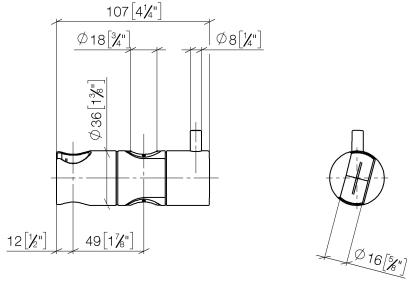

12 580 970

• for pipe diameter 18 mm

Fits: IMO, LULU, MADISON, MEM, TARA,
CL.1, LISSÉ, VAIA, META, CYO

	Platinum	12 580 970-08
	Chrome	12 580 970-00
	Brushed Platinum	12 580 970-06
	Durabass (23kt Gold)	12 580 970-09
	Dark Chrome	12 580 970-19
	Light Gold	12 580 970-26
	Brushed Light Gold	12 580 970-27
	Brushed Durabass (23kt Gold)	12 580 970-28
	Matte Black	12 580 970-33
	Brushed Bronze	12 580 970-42
	Brushed Champagne (22kt Gold)	12 580 970-46
	Champagne (22kt Gold)	12 580 970-47
	Brushed Chrome	12 580 970-93
	Brushed Dark Platinum	12 580 970-99

12 580 970

mm [inches]

12 580 970

Product version from 10/1/2023

Parts for other
finishes can be found
here: [Chrome](#)

Slide unit - Platinum

IMO

12 580 970

Spare parts list

Product version from 10/1/2023

No.	Item Number	Name	Quantity used	Delivery time
	09 12 12 217 90	sleeve	2	2