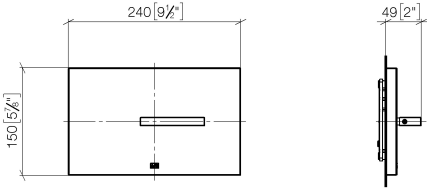

12 660 979

Fits: IMO, LULU, MADISON, MEM, TARA, CL.1, LISSÉ, VAIA, META, CYO

- cover plate 150 x 240 x 15 mm
- flush handle with rotary operation and two-volume technology (full flush/partial flush)

This product is compatible with the following TECE products:

12 660 979

mm [inches]

12 660 979

Product version from 5/27/2021

Parts for other
finishes can be found
here: [Chrome](#)

12 660 979

Spare parts list

Product version from 5/27/2021