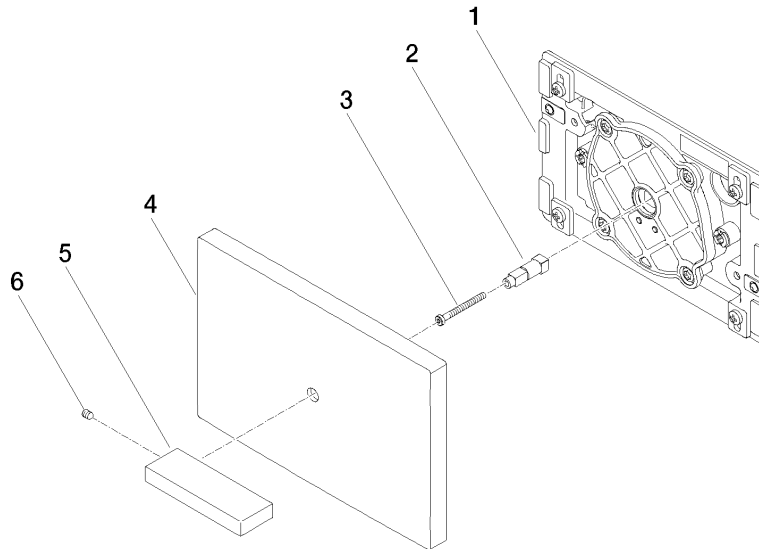

12 660 979

mm [inches]

12 660 979

Product version from 5/27/2021

Parts for other
finishes can be found
here: [Chrome](#)

12 660 979

Spare parts list

Product version from 5/27/2021