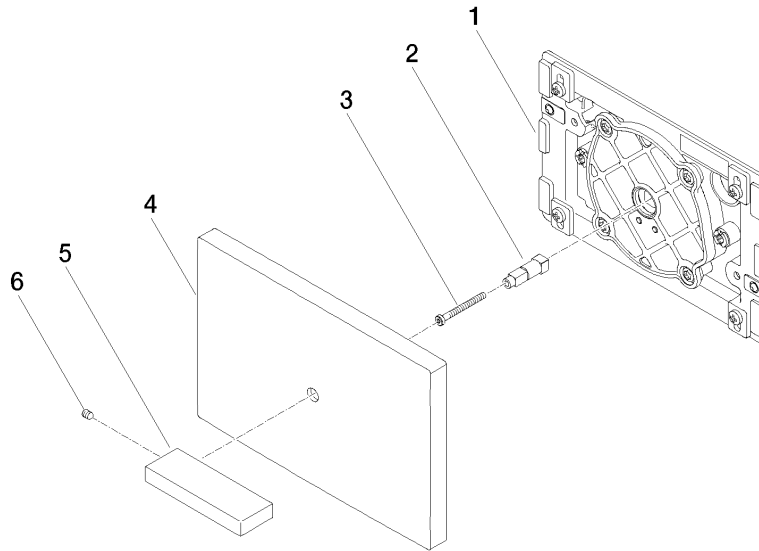

12 660 979

mm [inches]

12 660 979

Product version from 5/27/2021

Parts for other finishes can be found here: [Chrome](#)

12 660 979

Spare parts list

Product version from 5/27/2021