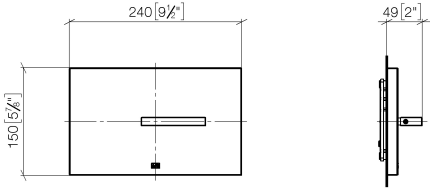

12 660 979

Fits: IMO, LULU, MADISON, MEM, TARA, CL.1, LISSÉ, VAIA, META, CYO

- cover plate 150 x 240 x 15 mm
- flush handle with rotary operation and two-volume technology (full flush/partial flush)

This product is compatible with the following TECE products:

12 660 979

mm [inches]

12 660 979

Product version from 5/27/2021

Parts for other finishes can be found here: [Chrome](#)

12 660 979

Spare parts list

Product version from 5/27/2021