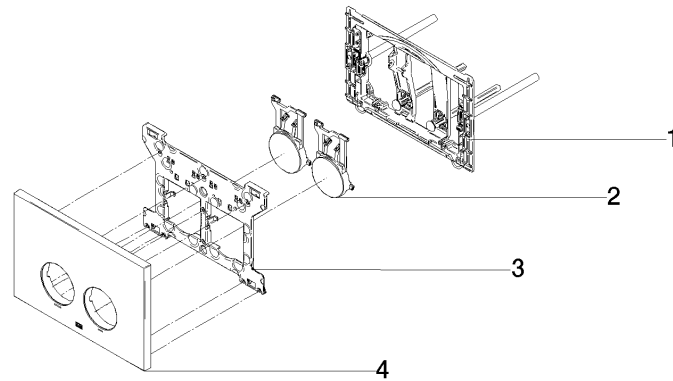

12 665 979

- cover plate 169 x 246 x 12 mm
- Mechanical flush plate with manual flush buttons
- For 2-volume flushing system
- Includes mounting frame, actuator rods and fastening material
- Sound-absorbing push rods, tool-free fast adjustment
- Compatible with all Geberit Sigma series cisterns from 2001 onwards

12 665 979

mm [inches]

12 665 979

Parts for other finishes can be found here: [Chrome](#)

### Spare parts list

No.	Item Number	Name	Quantity used	Delivery time
1	90 28 01 030 00 90	base	1	2
2	90 20 97 100 00-08	button	2	40
3	90 28 10 212 00 90	base	1	2
4	90 11 97 012 00-08	cover	1	40