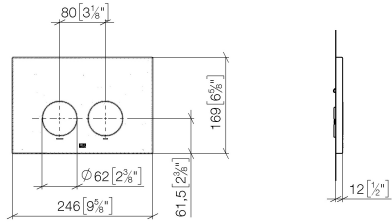

12 665 979

- cover plate 169 x 246 x 12 mm
- Mechanical flush plate with manual flush buttons
- For 2-volume flushing system
- Includes mounting frame, actuator rods and fastening material
- Sound-absorbing push rods, tool-free fast adjustment
- Compatible with all Geberit Sigma series cisterns from 2001 onwards

12 665 979

mm [inches]

12 665 979

Parts for other finishes can be found here: [Chrome](#)

### Spare parts list

No.	Item Number	Name	Quantity used	Delivery time
1	90 28 01 030 00 90	base	1	2
2	90 20 97 100 00-08	button	2	40
3	90 28 10 212 00 90	base	1	2
4	90 11 97 012 00-08	cover	1	40