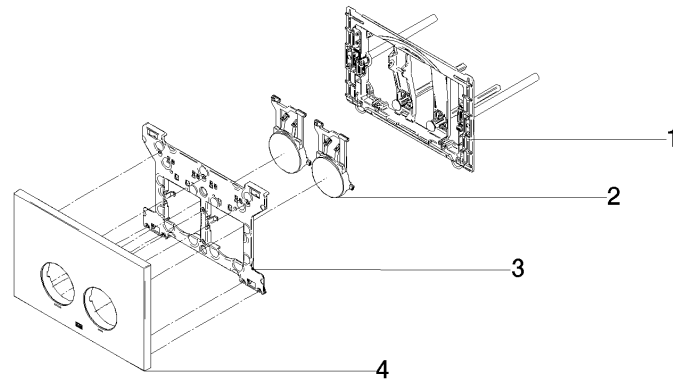

Flush plate for concealed WC cisterns made by Geberit round - Durabronze (23kt Gold)

IMO

12 665 979

- cover plate 169 x 246 x 12 mm
- Mechanical flush plate with manual flush buttons
- For 2-volume flushing system
- Includes mounting frame, actuator rods and fastening material
- Sound-absorbing push rods, tool-free fast adjustment
- Compatible with all Geberit Sigma series cisterns from 2001 onwards

Flush plate for concealed WC cisterns made by Geberit round - Durabronze
(23kt Gold)

IMO

12 665 979

mm [inches]

Flush plate for concealed WC cisterns made by Geberit round - Durabrass
(23kt Gold)

IMO

12 665 979
Parts for other
finishes can be found
here: Chrome

Spare parts list

No.	Item Number	Name	Quantity used	Delivery time
1	90 28 01 030 00 90	base	1	2
2	90 20 97 100 00-09	button	2	40
3	90 28 10 212 00 90	base	1	2
4	90 11 97 012 00-09	cover	1	40