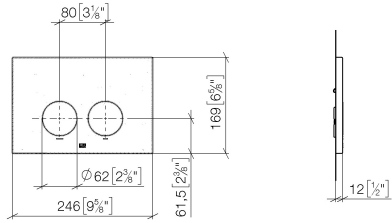

Flush plate for concealed WC cisterns made by Geberit round - Durabronze (23kt Gold)

IMO

12 665 979

- cover plate 169 x 246 x 12 mm
- Mechanical flush plate with manual flush buttons
- For 2-volume flushing system
- Includes mounting frame, actuator rods and fastening material
- Sound-absorbing push rods, tool-free fast adjustment
- Compatible with all Geberit Sigma series cisterns from 2001 onwards

Flush plate for concealed WC cisterns made by Geberit round - Durabronze
(23kt Gold)

IMO

12 665 979

mm [inches]

Flush plate for concealed WC cisterns made by Geberit round - Durabrass
(23kt Gold)

IMO

12 665 979
Parts for other
finishes can be found
here: Chrome