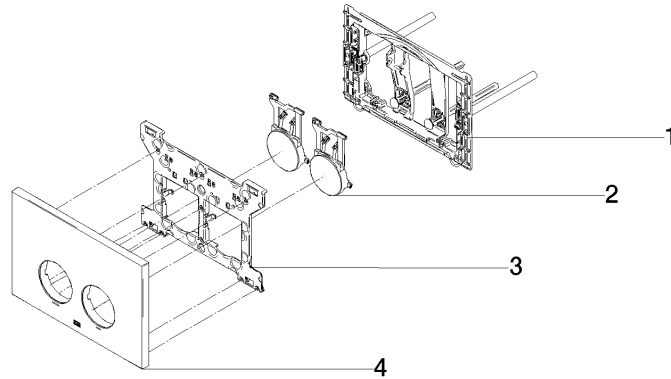

12 665 979

Parts for other finishes can be found here: [Chrome](#)

Spare parts list

No.	Item Number	Name	Quantity used	Delivery time
1	90 28 01 030 00 90	base	1	2
2	90 20 97 100 00-19	button	2	20
3	90 28 10 212 00 90	base	1	2
4	90 11 97 012 00-19	cover	1	20