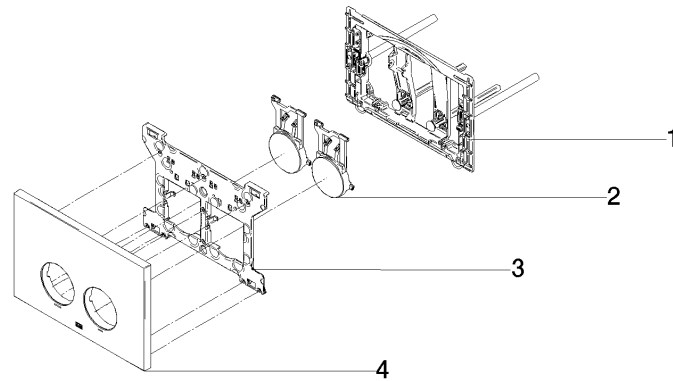

Flush plate for concealed WC cisterns made by Geberit round - Brushed Light Gold

IMO

12 665 979

- cover plate 169 x 246 x 12 mm
- Mechanical flush plate with manual flush buttons
- For 2-volume flushing system
- Includes mounting frame, actuator rods and fastening material
- Sound-absorbing push rods, tool-free fast adjustment
- Compatible with all Geberit Sigma series cisterns from 2001 onwards

Flush plate for concealed WC cisterns made by Geberit round - Brushed Light Gold

IMO

12 665 979

mm [inches]

12 665 979
Parts for other
finishes can be found
here: [Chrome](#)

Spare parts list

No.	Item Number	Name	Quantity used	Delivery time
1	90 28 01 030 00 90	base	1	2
2	90 20 97 100 00-27	button	2	30
3	90 28 10 212 00 90	base	1	2
4	90 11 97 012 00-27	cover	1	30