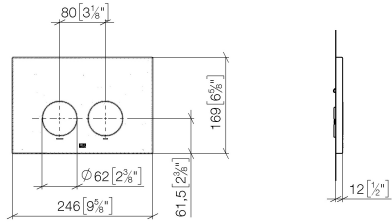

**Flush plate for concealed WC cisterns made by Geberit round - Brushed Durabronze (23kt Gold)**

IMO

12 665 979

- cover plate 169 x 246 x 12 mm
- Mechanical flush plate with manual flush buttons
- For 2-volume flushing system
- Includes mounting frame, actuator rods and fastening material
- Sound-absorbing push rods, tool-free fast adjustment
- Compatible with all Geberit Sigma series cisterns from 2001 onwards

Flush plate for concealed WC cisterns made by Geberit round - Brushed  
Durabronze (23kt Gold)

IMO

12 665 979

mm [inches]

Flush plate for concealed WC cisterns made by Geberit round - Brushed  
Durabronze (23kt Gold)