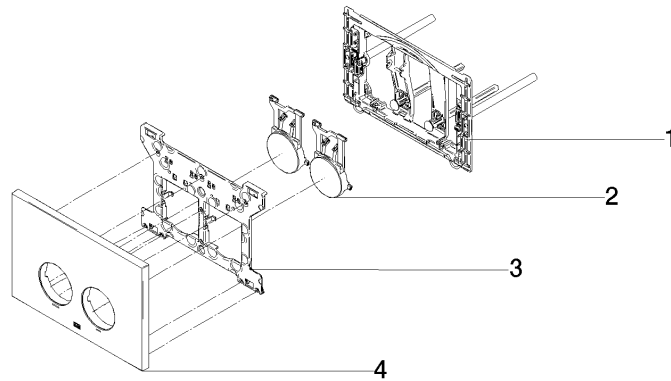

Flush plate for concealed WC cisterns made by Geberit round - Brushed
Durabronze (23kt Gold)

IMO

12 665 979

Parts for other
finishes can be found
here: [Chrome](#)

Spare parts list

No.	Item Number	Name	Quantity used	Delivery time
1	90 28 01 030 00 90	base	1	2
2	90 20 97 100 00-28	button	2	20
3	90 28 10 212 00 90	base	1	2
4	90 11 97 012 00-28	cover	1	20