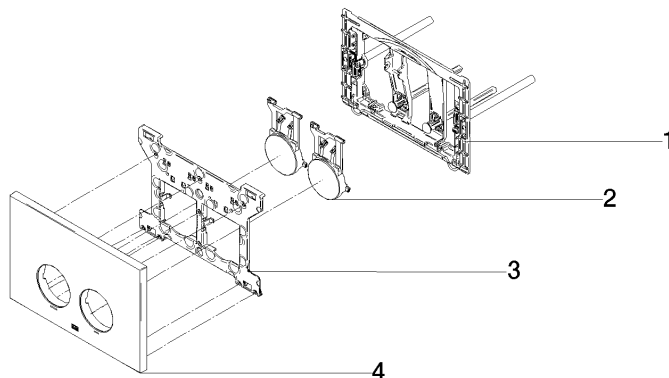

12 665 979

Parts for other finishes can be found here: [Chrome](#)

Spare parts list

No.	Item Number	Name	Quantity used	Delivery time
1	90 28 01 030 00 90	base	1	2
2	90 20 97 100 00-33	button	2	30
3	90 28 10 212 00 90	base	1	2
4	90 11 97 012 00-33	cover	1	30