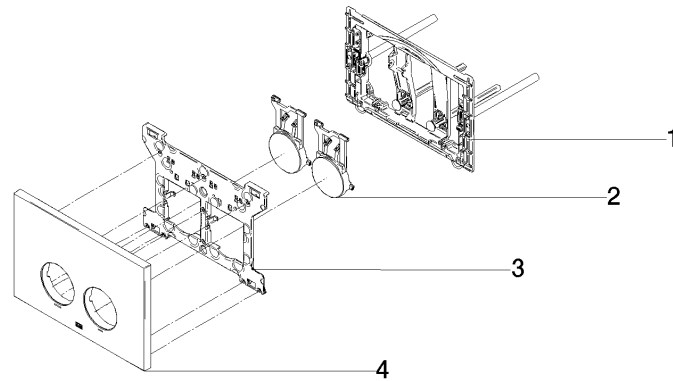

**Flush plate for concealed WC cisterns made by Geberit round - Champagne (22kt Gold)**

IMO

12 665 979

- cover plate 169 x 246 x 12 mm
- Mechanical flush plate with manual flush buttons
- For 2-volume flushing system
- Includes mounting frame, actuator rods and fastening material
- Sound-absorbing push rods, tool-free fast adjustment
- Compatible with all Geberit Sigma series cisterns from 2001 onwards

Flush plate for concealed WC cisterns made by Geberit round - Champagne  
(22kt Gold)

IMO

12 665 979

mm [inches]

12 665 979  
Parts for other  
finishes can be found  
here: [Chrome](#)

### Spare parts list

No.	Item Number	Name	Quantity used	Delivery time
1	90 28 01 030 00 90	base	1	2
2	90 20 97 100 00-47	button	2	30
3	90 28 10 212 00 90	base	1	2
4	90 11 97 012 00-47	cover	1	30