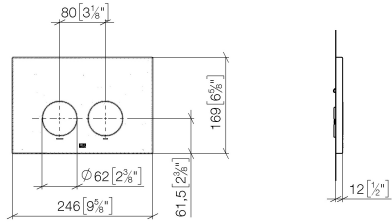

**Flush plate for concealed WC cisterns made by Geberit round - Champagne (22kt Gold)**

IMO

12 665 979

- cover plate 169 x 246 x 12 mm
- Mechanical flush plate with manual flush buttons
- For 2-volume flushing system
- Includes mounting frame, actuator rods and fastening material
- Sound-absorbing push rods, tool-free fast adjustment
- Compatible with all Geberit Sigma series cisterns from 2001 onwards

Flush plate for concealed WC cisterns made by Geberit round - Champagne  
(22kt Gold)

IMO

12 665 979

mm [inches]

12 665 979  
Parts for other  
finishes can be found  
here: [Chrome](#)